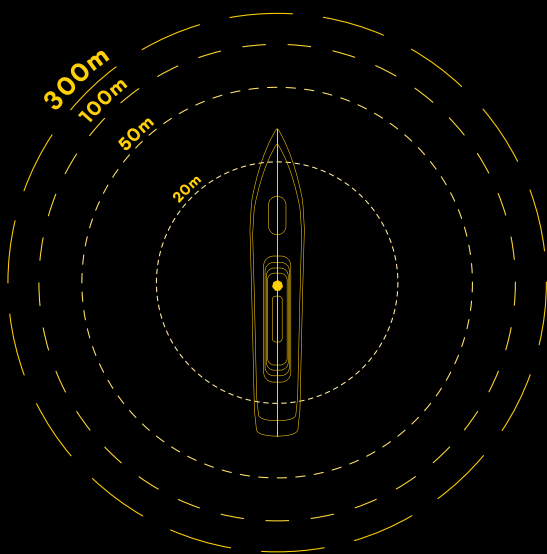

Panoblu RAD

Range Awareness Display

Panoblu RAD overlays real-time range indicators onto your live 360° view, giving captains and crew instant distance awareness in every direction. More than just a visual aid, it delivers real insight, helping prevent collisions, monitor blind spots, and enhance safety across and around the vessel.

THE NEW STANDARD IN SITUATIONAL AWARENESS FOR YACHTS

- Get instant, visible proximity indicators in the live 360° view.
- RAD shows true ranges to vessels, hazards and objects at the waterline.
- Provide crews with immediate, intuitive awareness for confident navigation, watchkeeping, docking, and anchoring, day and night.